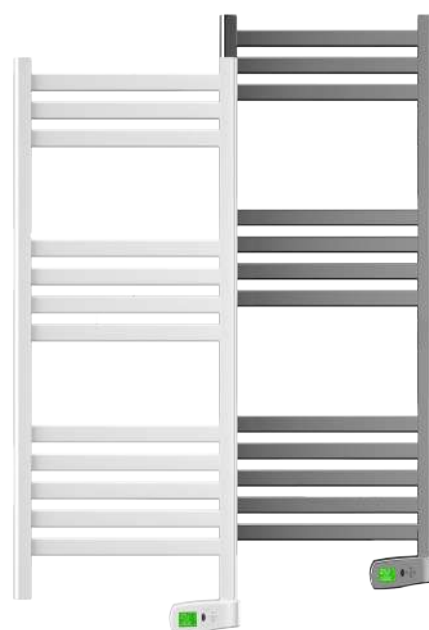

KYROS

ELECTRIC TOWEL RAIL WITH SMART TIMER

- High-quality steel body
- Wall-mounted and fluid filled
- 4 preset heating modes
- Remote control available (sold separately)
- 24/7 programming
- Energy-saving functions: Open Windows
- Boost function: 15, 30, 60 or 120 minutes
- Compact mechanical keypad
- TFT screen with navigation menus
- Guarantee: 10 years body | 2 years electronics

MODEL	030	050	075	100
Product Reference White RAL 9016	KT1030SEB3	KT1050SEB3	KT1075SEB3	KT1100SEB3
Product Reference Chrome	KT1030SEC3	KT1050SEC3	KT1075SEC3	KT1100SEC3
PRODUCT DIMENSIONS				
Number of Tubes	8	12	16	18
Height with Control Panel (mm)	900	1300	1700	1900
Width (mm)	500	500	500	500
Depth (mm)	45	45	45	45
Installed Depth (mm)	85	85	85	85
Weight (kg)	11	15	22	28
PERFORMANCE				
Nominal Power (W) White RAL9016	300	500	750	1000
Nominal Power (W) Chrome	300	300	500	750
Voltage (V)	230	230	230	230
Current (A) White / Chrome	1.3 / 1.3	2.2 / 1.3	3.3 / 2.2	4.4 / 3.3
Supply	3 core for fused spur installation, 50 Hz			
MATERIALS				
Body	Steel			
Control Panel	Fire-proof PC/ABS (non yellowing)			
Heating Element	Electrical armoured steel resistance			
Convection Fluid	Thermal fluid (water + propylenglycol) with high thermal conductivity			
ELECTRONICS				
Battery	3V lithium			
Cable Length	1.5 m			
Plug	UK 3 Pin			
TEMPERATURE				
Operating Temperature	-15 to 95 °C			
Programmable Temperature	7 to 30 °C			
SAFETY				
Thermal Cutout	16A RELAY			
Overheat Detection	✓			