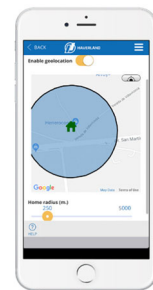

ELECTRIC RADIATOR

DryStone Radiator

New Intelligent Electric Radiator with WI-FI connectivity!

This new radiator uses **DryStone technology** with connectivity so you can control your heating from anywhere, and never go home to a cold house. Adjust your radiators remotely to give yourself greater comfort and convenience.

Control the temperature of each room using the SmartBox HUB (available separately) to control your **GEO-DRY** easily from your smartphone, tablet or PC/Mac. (Not essential for radiator operation)

It also includes geolocation technology so the radiator connects before you arrive home and disconnects when you leave.

100% natural stone (Soapstone)