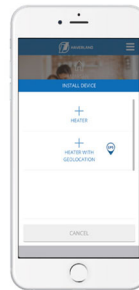

GEO-DRY600