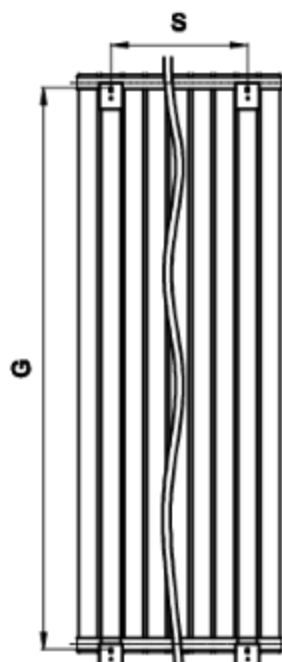

Front View

Side View

Back View

Top view

Supplied Installation Accessories

- Vertical Mounting
- Optional Colour Selection
- Max Operational Pressure: 6 Bars
- Inlet/Outlet 1/2" Female Pipe Thread
- All Dimensions are in mm

Product Code	Product Name	pipe number	Height	Width	Thickness	hanger Axis Horizontal	hanger Axis vertical	Wall to pipe center distance	Empty Weight	Water volume
			H mm	W mm	D mm	S mm	G mm	C mm	- kg	- l
RND-NV2315	NEVA HRZ 236X1500	4	1500	236	58	59	1455	63	9.75	5.3
RND-NV2915	NEVA HRZ 295X1500	5	1500	295	58	118	1455	63	11.6	6.62
RND-NV3515	NEVA HRZ 354X1500	6	1500	354	58	177	1455	63	14.8	7.90
RND-NV4115	NEVA HRZ 413X1500	7	1500	413	58	236	1455	63	15.5	9.27
RND-NV4715	NEVA HRZ 472X1500	8	1500	472	58	295	1455	63	19.4	10.80
RND-NV5315	NEVA HRZ 531X1500	9	1500	531	58	354	1455	63	21.6	11.90