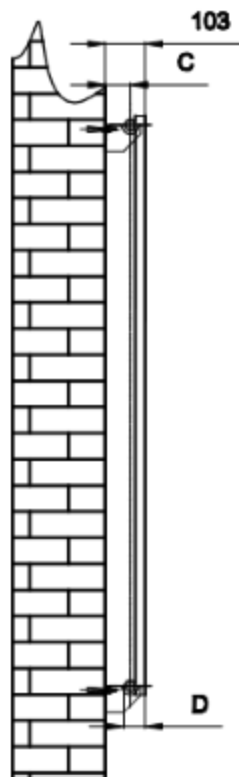

Front View

Side View

Back View

Top view

Supplied Installation Accessories

- Vertical Mounting
- Optional Colour Selection
- Max Operational Pressure: 6 Bars
- Inlet/Outlet 1/2" Female Pipe Thread
- All Dimensions are in mm

Product Code	Product Name	pipe number	Height	Width	Thickness	hanger Axis Horizontal	hanger Axis vertical	Wall to pipe center distance	Empty Weight	Water volume
			H mm	W mm	D mm	S mm	G mm	C mm	- kg	- l
RND-NV2315	NEVA HRZ 236X1500	4	1500	236	58	59	1455	63	9.75	5.3
RND-NV2915	NEVA HRZ 295X1500	5	1500	295	58	118	1455	63	11.6	6.62
RND-NV3515	NEVA HRZ 354X1500	6	1500	354	58	177	1455	63	14.8	7.90
RND-NV4115	NEVA HRZ 413X1500	7	1500	413	58	236	1455	63	15.5	9.27
RND-NV4715	NEVA HRZ 472X1500	8	1500	472	58	295	1455	63	19.4	10.80
RND-NV5315	NEVA HRZ 531X1500	9	1500	531	58	354	1455	63	21.6	11.90