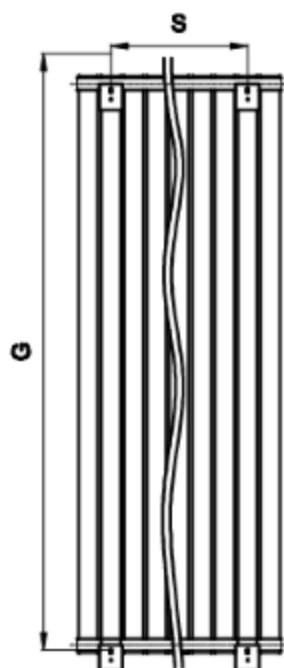

Front View

Side View

Back View

Top view

Supplied Installation Accessories

- Vertical Mounting
- Optional Colour Selection
- Max Operational Pressure: 6 Bars
- Inlet/Outlet 1/2" Female Pipe Thread
- All Dimensions are in mm

Product Code	Product Name	pipe number	Height	Width	Thickness	hanger Axes Horizontal	hanger Axes vertical	Wall to pipe center distance	Empty Weight	Water volume
			H	W	D	S	G	C	-	-
			mm	mm	mm	mm	mm	mm	kg	l
RND-NV2315D	NEVA HRZ 236X1500DBL	8	1500	236	78	59	1455	63	18.5	10.20
RND-NV2915D	NEVA HRZ 295X1500DBL	10	1500	295	78	118	1455	63	23	12.71
RND-NV3515D	NEVA HRZ 354X1500DBL	12	1500	354	78	177	1455	63	27.7	15.30
RND-NV4115D	NEVA HRZ 413X1500DBL	14	1500	413	78	236	1455	63	32.4	17.80
RND-NV4715D	NEVA HRZ 472X1500DBL	16	1500	472	78	295	1455	63	36.8	20.30
RND-NV5315D	NEVA HRZ 531X1500DBL	18	1500	531	78	354	1455	63	41.4	22.90