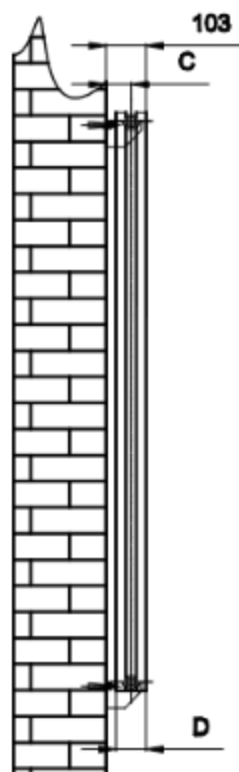

Front View

Side View

Back View

Top view

Supplied Installation Accessories

- Vertical Mounting
- Optional Colour Selection
- Max Operational Pressure: 6 Bars
- Inlet/Outlet 1/2" Female Pipe Thread
- All Dimensions are in mm

Product Code	Product Name	pipe number	Height	Width	Thickness	hanger Axes Horizontal	hanger Axes vertical	Wall to pipe center distance	Empty Weight	Water volume
			H	W	D	S	G	C	-	-
			mm	mm	mm	mm	mm	mm	kg	l
RND-NV2315D	NEVA HRZ 236X1500DBL	8	1500	236	78	59	1455	63	18.5	10.20
RND-NV2915D	NEVA HRZ 295X1500DBL	10	1500	295	78	118	1455	63	23	12.71
RND-NV3515D	NEVA HRZ 354X1500DBL	12	1500	354	78	177	1455	63	27.7	15.30
RND-NV4115D	NEVA HRZ 413X1500DBL	14	1500	413	78	236	1455	63	32.4	17.80
RND-NV4715D	NEVA HRZ 472X1500DBL	16	1500	472	78	295	1455	63	36.8	20.30
RND-NV5315D	NEVA HRZ 531X1500DBL	18	1500	531	78	354	1455	63	41.4	22.90