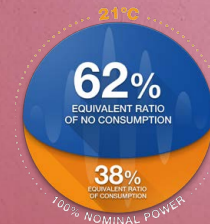

- Low consumption
- Aluminium end panels
- Optimized design for maximum dissipation
- SMD Electronics & Advanced technology
- Optimal balance between W/element
- Open windows function
- Infrared communication
- Keypad programming
- Up to 10 years guarantee
- TFT Screen
- Rointe Eye Detect
- Available in two colours

This radiator has an effective power of only

38%

of its nominal power*