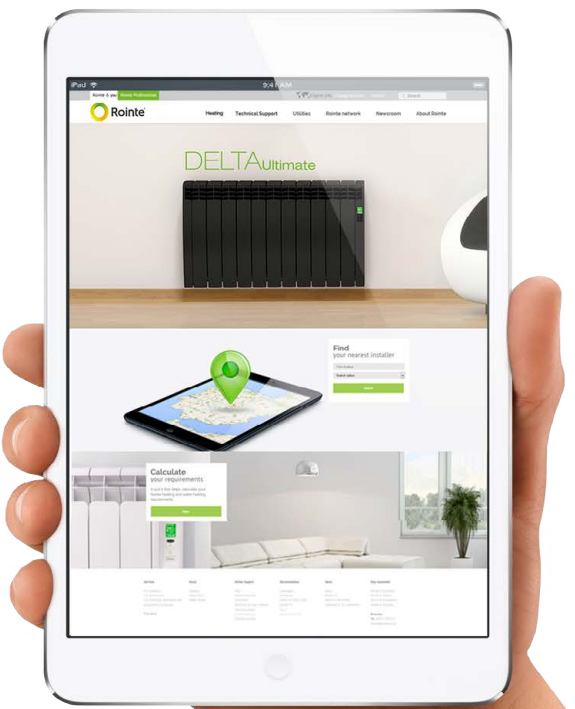

Want to know more?

Enter www.rointe.co.uk and discover everything Rointe has to offer.

Free technical studies, calculation app, download manuals, easy programming guides, offers and promotions...

Rointe United Kingdom & Éire
Catalyst House, 720 Centennial Court,
Centennial Park, Elstree, Herts, WD6 3SY

T. 01432 598 019
F. 01432 598 026

www.rointe.co.uk
rointe@rointe.co.uk

Rointe España y Portugal
P.I. Vicente Antolinos
C/ E, parc. 43, 30140 Santomera, Murcia

T. 900 103 061
F. 968 277 125

www.rointe.com
rointe@rointe.com

Rointe France
6 Rue Duret,
75116 Paris

T. 01 82 88 25 18
F. 01 82 88 25 62

www.rointe.fr
rointe@rointe.fr