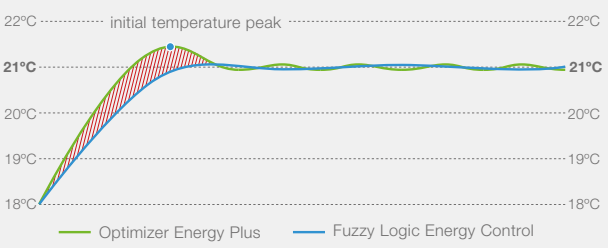

How does it work?

As we can see in the graph, from startup and throughout the heat rise curve, the Fuzzy Logic Energy Control predicts the quantity of power required in each moment until reaching the temperature established by the user which in this case is 21°C.

This technology proportionally reduces the electric power necessary to reach the desired temperature by softening the initial curve, reducing the temperature peaks and, thanks to the multiple stop-starts occurring during the stable period that follows, it favours a greater temperature stabilisation.